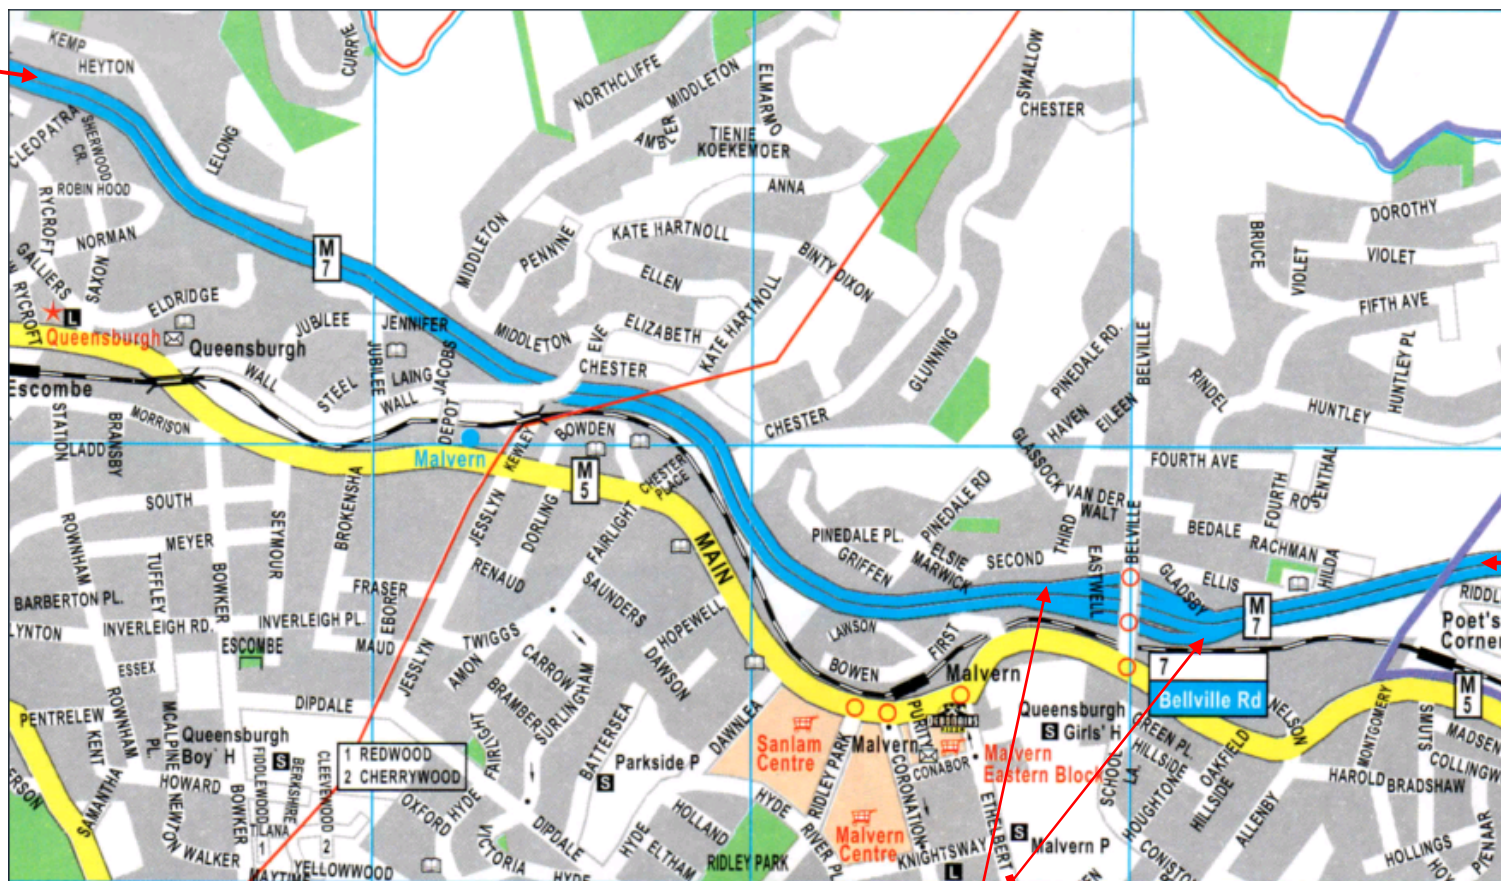

Jass Venue, MALVERN

5 Park road

Coordinates: 29° 53' 9" S 30° 55' 25" E

29° 53,1612 S 30° 55.4238' E

From: Pinetown, St. John avenue, or N3 exit 20 to M7 Queensburgh

From: Edwin Swales Drive
or N2 exit 161

Exit7: Bellville road

Park road

Direction:

From Dbn:

1. On the N2 take exit 161 (M7) towards Queensburgh
2. Take exit 7 Bellville rd/Queensburgh
3. Turn right at the robot into the Old main road
4. After the 2nd robot, turn left into Coronation rd.
5. At the stop turn turn left into Kingsway.
6. First road right into Ethelbert road.
7. Turn at second road to the left into Park road.
8. The gated entrance is about 40m at your left
9. Press **RED** button not before 18:45

From Pmb:

1. Travel on the N3, towards Pinetown
2. At exit 20 take the M7 Queensburg/Pinetown turnoff towards Queensburgh
3. Take exit 7 Bellville rd, turn right over the bridge.
4. At the 2nd robot turn right into the Old Main road. Then continue as above No 4.